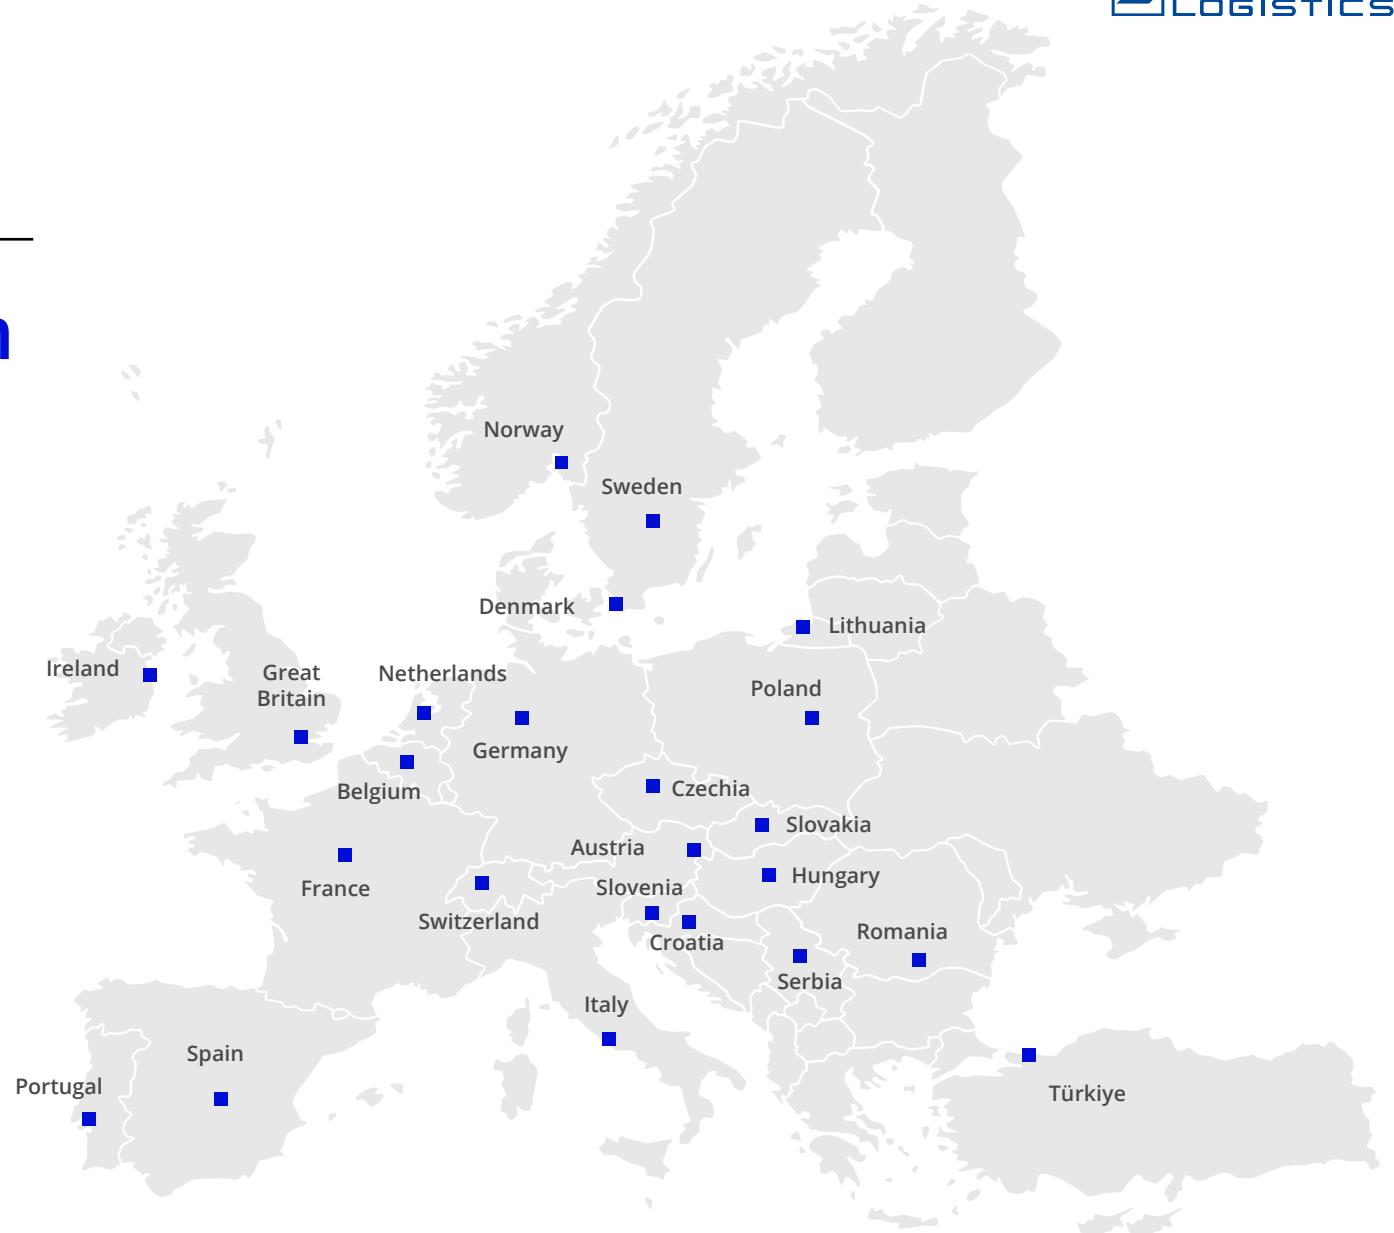

customers worldwide

Our Global Network across the Planet

Employee

42,000

Locations

1,320

Countries

70

柔軟性と安定性を兼ね備えたテーラーメイドサービス

- ヨーロッパ広域を網羅し、広いエリアから集荷可能
- (AIR) 自社混載サービス Frankfurt - Narita向け週1便サービス
- (LCL) 自社混載サービス Rotterdam - Tokyo向け 週1便サービス
- 自社通関サービス
- 豊富なトラックサービス

Our Reach in Europe

Employees

35,000+

Warehouse space

3.1 million sqm

Office Located in

- Austria
- Belarus
- Belgium
- Bulgaria
- Cyprus
- Czech Rep
- Estonia
- Serbia
- Slovakia
- Slovenia
- Spain
- Sweden
- Switzerland
- Turkey
- Luxembourg
- Netherlands
- Norway
- Poland
- Portugal
- Romania
- France
- Germany
- Great Britain
- Hungary
- Ireland
- Italy
- Latvia
- Lithuania

locations

Regional Hubs in

Brazil, Canada, Colombia, Mexico and USA

No. of Employees

+2,000

Office Located in

USA

(Atlanta, Chicago, Dallas, Houston, Miami -Americas HQ-, New York, Newark)