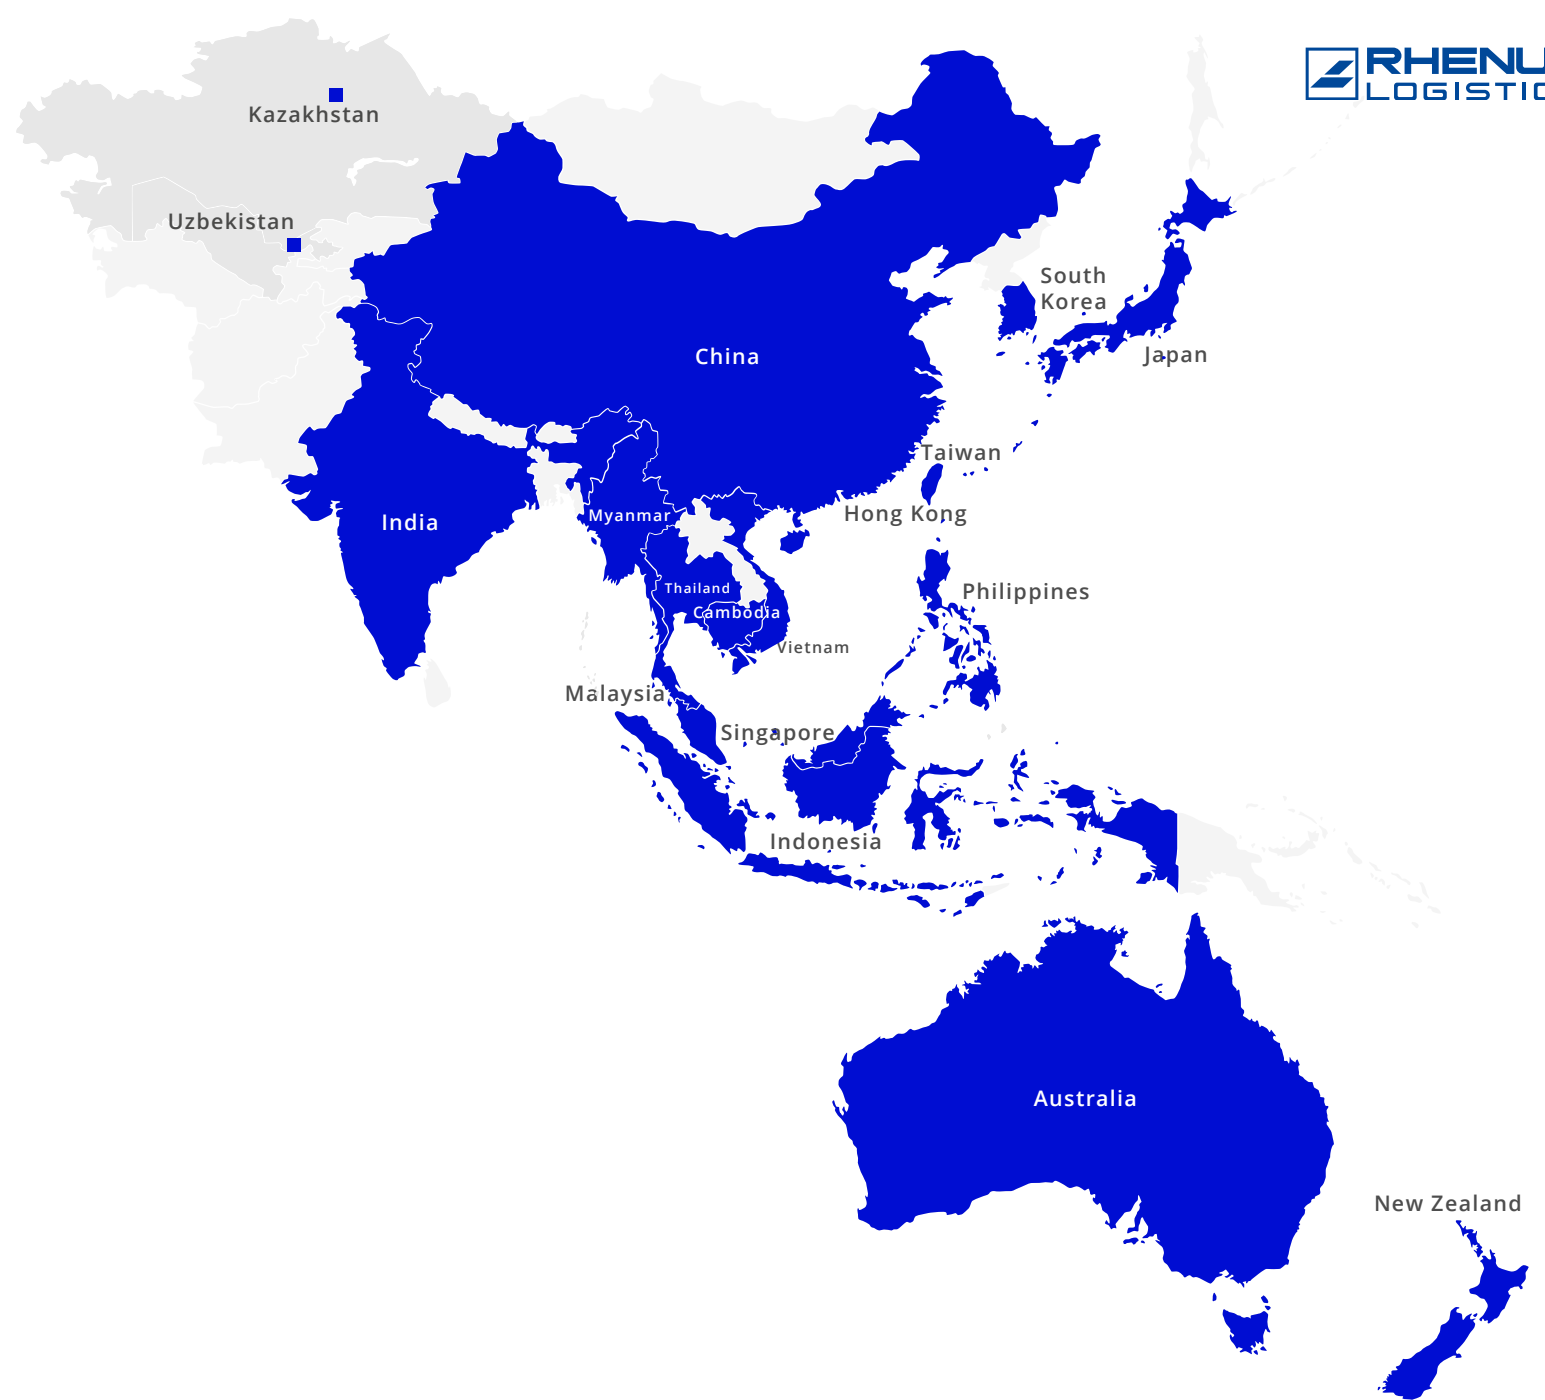

Our Reach in Asia

Office locations

123

No. of Employees

4,250+

Total warehouse space

380,772 sqm

Office Located in

- Azerbaijan
- Australia
- China
- Cambodia
- Hong Kong
- India
- Indonesia
- Japan
- Macao
- Malaysia
- Myanmar
- New Zealand
- Philippines
- Singapore
- South Korea
- Taiwan
- Thailand
- Kazakhstan
- Uzbekistan
- Vietnam