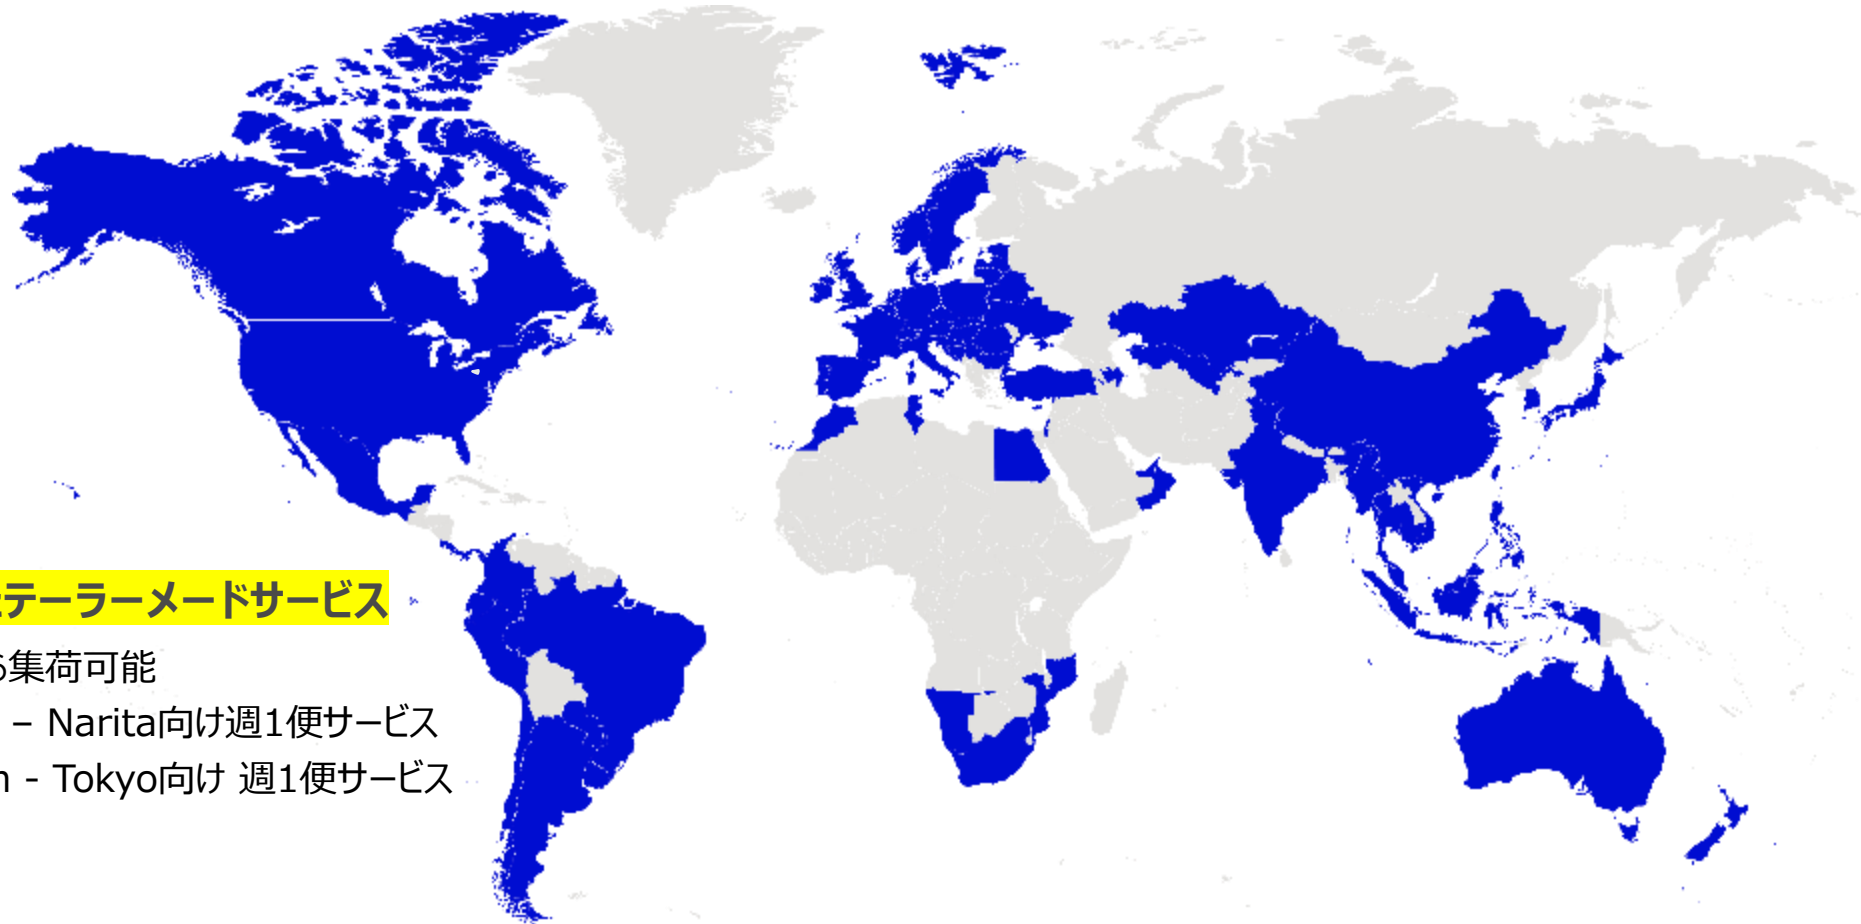

customers worldwide

Our Global Network across the Planet

Employee

42,000

Locations

1,320

Countries

70

3.1 million sqm

Office Located in

- Austria
- Belarus
- Belgium
- Bulgaria
- Cyprus
- Czech Rep
- Estonia
- Serbia
- Slovakia
- Slovenia
- Spain
- Sweden
- Switzerland
- Turkey
- Luxembourg
- Netherlands
- Norway
- Poland
- Portugal
- Romania
- France
- Germany
- Great Britain
- Hungary
- Ireland
- Italy
- Latvia
- Lithuania

locations

Regional Hubs in

Brazil, Canada, Colombia, Mexico and USA

No. of Employees

+2,000

Office Located in

USA

(Atlanta, Chicago, Dallas, Houston, Miami -Americas HQ-, New York, Newark)

Canada

(Toronto, Montreal And Vancouver)

Brazil

São Paulo, Santos
Guarulhos And Viracopos
Argentina (Buenos Aires)

Chile (Santiago)

Colombia (Bogotá)

Mexico (Mexico City)

Office with Delegation