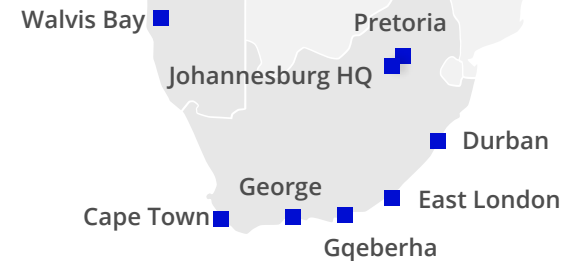

locations

Regional Hubs in

Brazil, Canada, Colombia, Mexico and USA

No. of Employees

+2,000

Office Located in

USA

(Atlanta, Chicago, Dallas, Houston, Miami -Americas HQ-, New York, Newark)

Canada

(Toronto, Montreal And Vancouver)

Brazil

São Paulo, Santos
Guarulhos And Viracopos
Argentina (Buenos Aires)

Chile (Santiago)

Colombia (Bogotá)

Mexico (Mexico City)

Office with Delegation

Peru (Lima)

Our Reach in Middle East & South Africa

Office locations

11

Vehicles – Own Fleet

116

No. of Employees

700+

Walvis Bay

United Arab Emirates

Dubai

Our Reach in Asia

Office locations

123

No. of Employees

4,250+